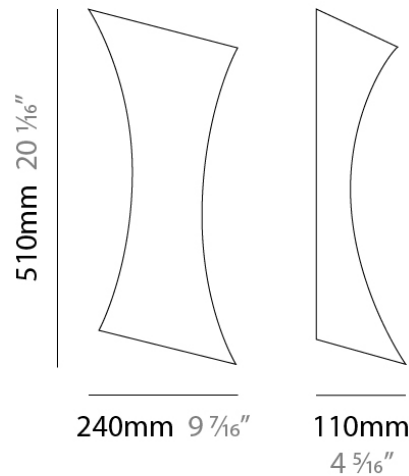

TWISTER SURFACE

D83001

GENERAL

Series: Twister
Brand: Panzeri
Division: Design
Mounting Type: Surface
Mounting Location: Wall
Subcategory: Ambient

PHYSICAL

Shape: Abstract
Length (mm): 240
Length (in): 9 ⁷/₁₆"
Height (mm): 510
Height (in): 20 ³/₁₆"
Extension (mm): 110
Extension (in): 4 ⁵/₁₆"
Light Distribution: Direct / Indirect
Weight (kg): 1.22
Weight (lbs): 2.68
Diffuser: Matte White Blown Glass
Fixture Finish: TIM
Fixture Material: Metal

ELECTRICAL

Number of Lamps: 2
Lamp Type: LED Retrofit
Bulb Included: Bulb Not Included
Total Output Wattage (W): 30
Max. Wattage Per Lamp (W): 15
Lamp Base: E26
Input Voltage (V): 120
Upon Request: 277Vac / GU24

LED

OPTICAL

RATINGS AND CERTIFICATIONS

Certified By: CSA Certified to UL and CSA Standards
IP rating: IP20

PROJECT	_____
TYPE	_____
NOTES	_____
QUANTITY	_____
DATE	_____