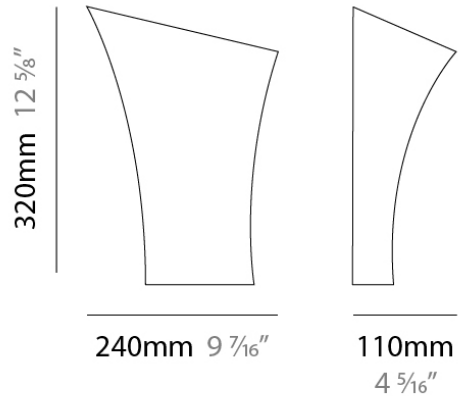

TWISTER SURFACE

D83000

GENERAL

Series: Twister
Brand: Panzeri
Division: Design
Mounting Type: Surface
Mounting Location: Wall
Subcategory: Sconce

PHYSICAL

Shape: Abstract
Length (mm): 240
Length (in): 9 1/2
Width (mm): 240
Width (in): 9 7/8
Height (mm): 320
Height (in): 12 5/8
Extension (mm): 110
Extension (in): 4 5/16
Light Distribution: Direct / Indirect
Weight (kg): 0.90
Weight (lbs): 1.98
Diffuser: Matte White Blown Glass
Fixture Finish: TIM
Fixture Material: Metal

ELECTRICAL

Number of Lamps: 1
Lamp Type: LED Retrofit / CFL
Bulb Included: Bulb Not Included
Total Output Wattage (W): 18 / 23
Max. Wattage Per Lamp (W): 18 / 23
Lamp Base: E26
Input Voltage (V): 120
Upon Request: 277Vac / GU24

LED

OPTICAL

RATINGS AND CERTIFICATIONS

Certified By: CSA Certified to UL and CSA Standards
IP rating: IP20